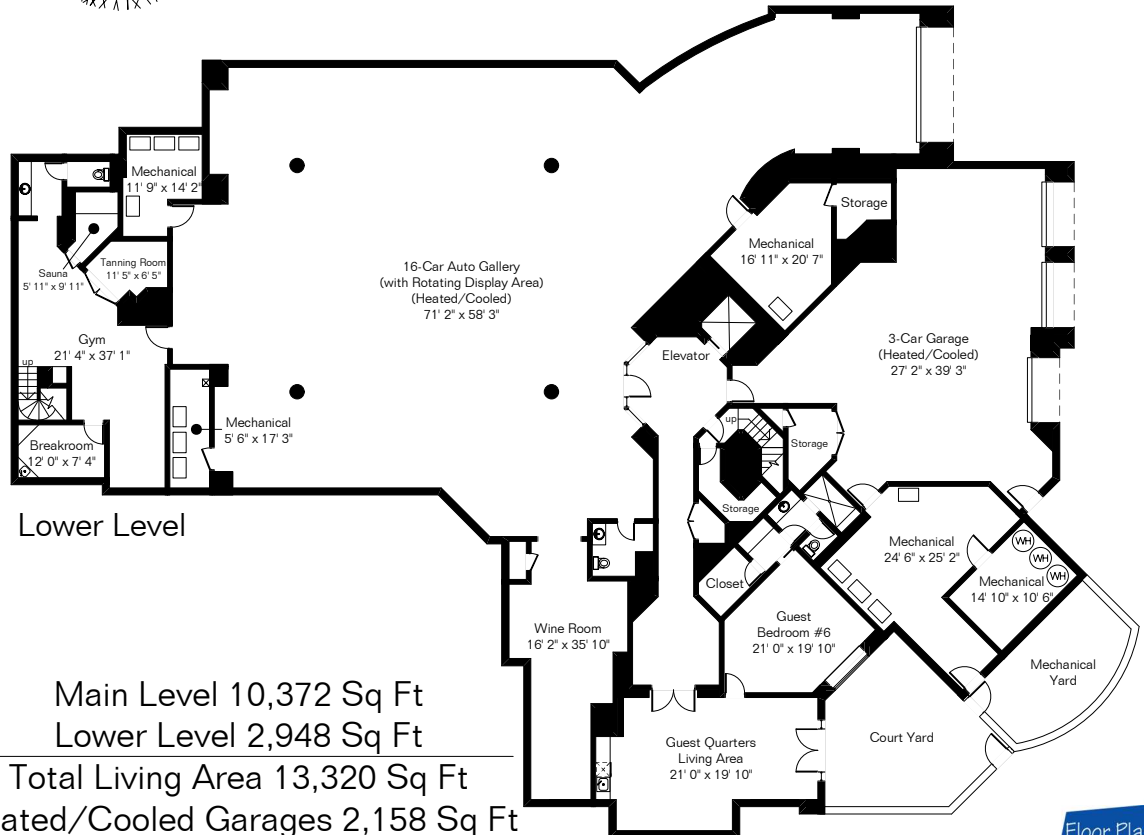

The square footages and room size information are deemed to be reliable but are not guaranteed and should be independently verified. This drawing is for marketing purposes only.

7582 N Secret Canyon Dr

Water Feature

Main Level

Lower Level

Main Level 10,372 Sq Ft
 Lower Level 2,948 Sq Ft
 Total Living Area 13,320 Sq Ft
 Heated/Cooled Garages 2,158 Sq Ft
 Heated/Cooled 16-Car Auto Gallery 6,076 Sq Ft

Site Visit September 2022
 0.0 ft. 15.0 ft. 25.0 ft. 50.0 ft.
 Copyright 2022 Floor Plans First! LLC
 All Rights Reserved.