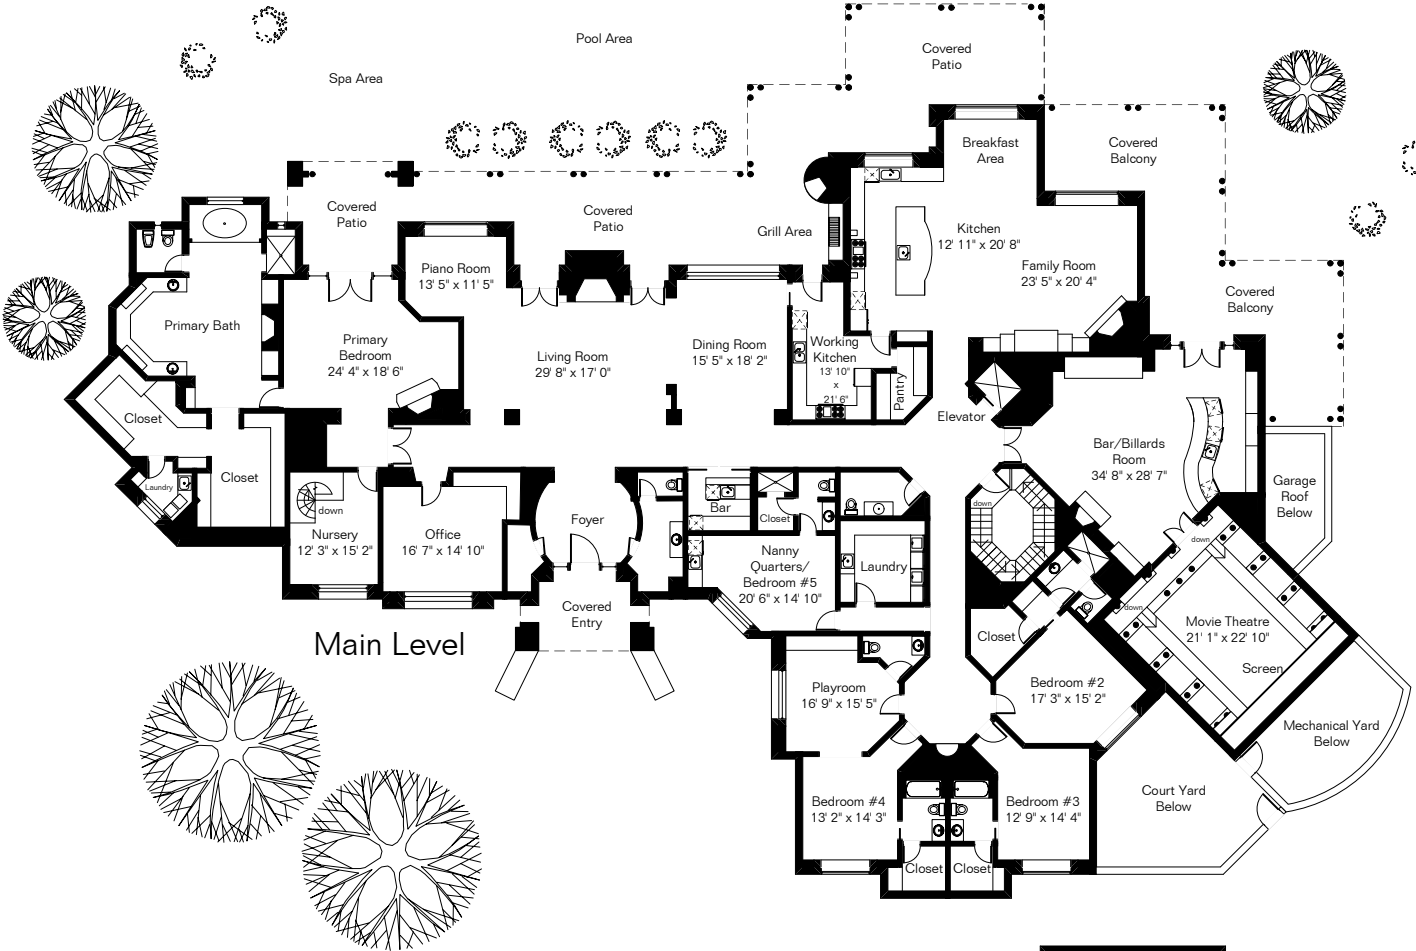

The square footages and room size information are deemed to be reliable but are not guaranteed and should be independently verified. This drawing is for marketing purposes only.

7582 N Secret Canyon Dr

Water Feature

Main Level

Lower Level

Main Level 10,372 Sq Ft
 Lower Level 2,948 Sq Ft
 Total Living Area 13,320 Sq Ft
 Heated/Cooled Garages 2,158 Sq Ft
 Heated/Cooled 16-Car Auto Gallery 6,076 Sq Ft

Site Visit September 2022
 0.0 ft. 15.0 ft. 25.0 ft. 50.0 ft.
 Copyright 2022 Floor Plans First! LLC
 All Rights Reserved.